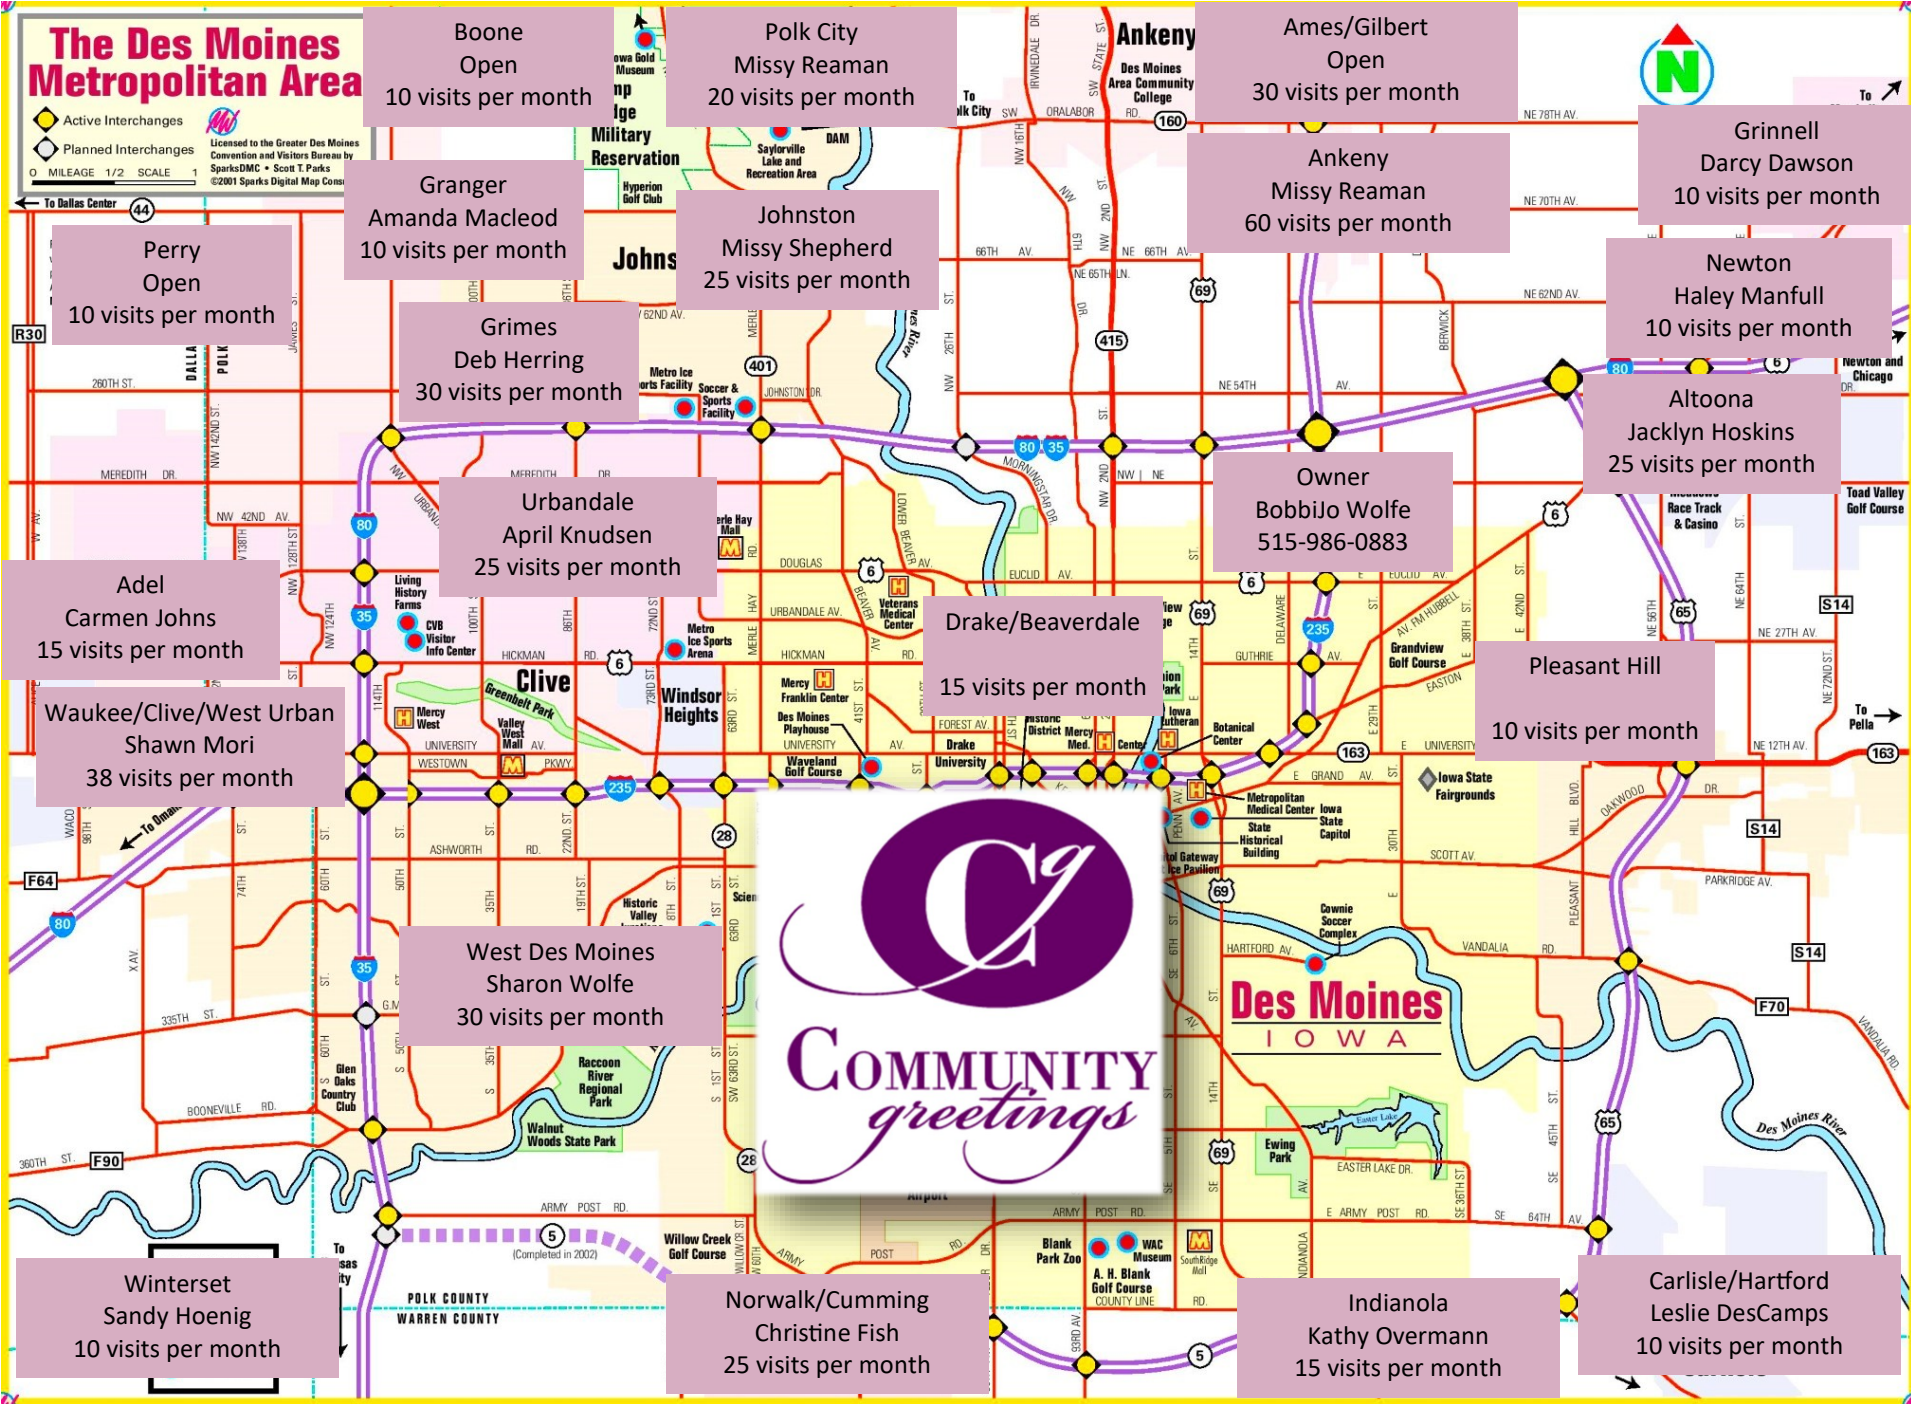

The Des Moines Metropolitan Area

 Active Interchanges
 Planned Interchanges
 LICENSED TO THE GREATER DES MOINES CONVENTION AND VISITORS BUREAU BY SPARKSDMC • SCOTT T. PARKS ©2011 SPARKS DIGITAL MAP CO.

Des Moines
IOWA