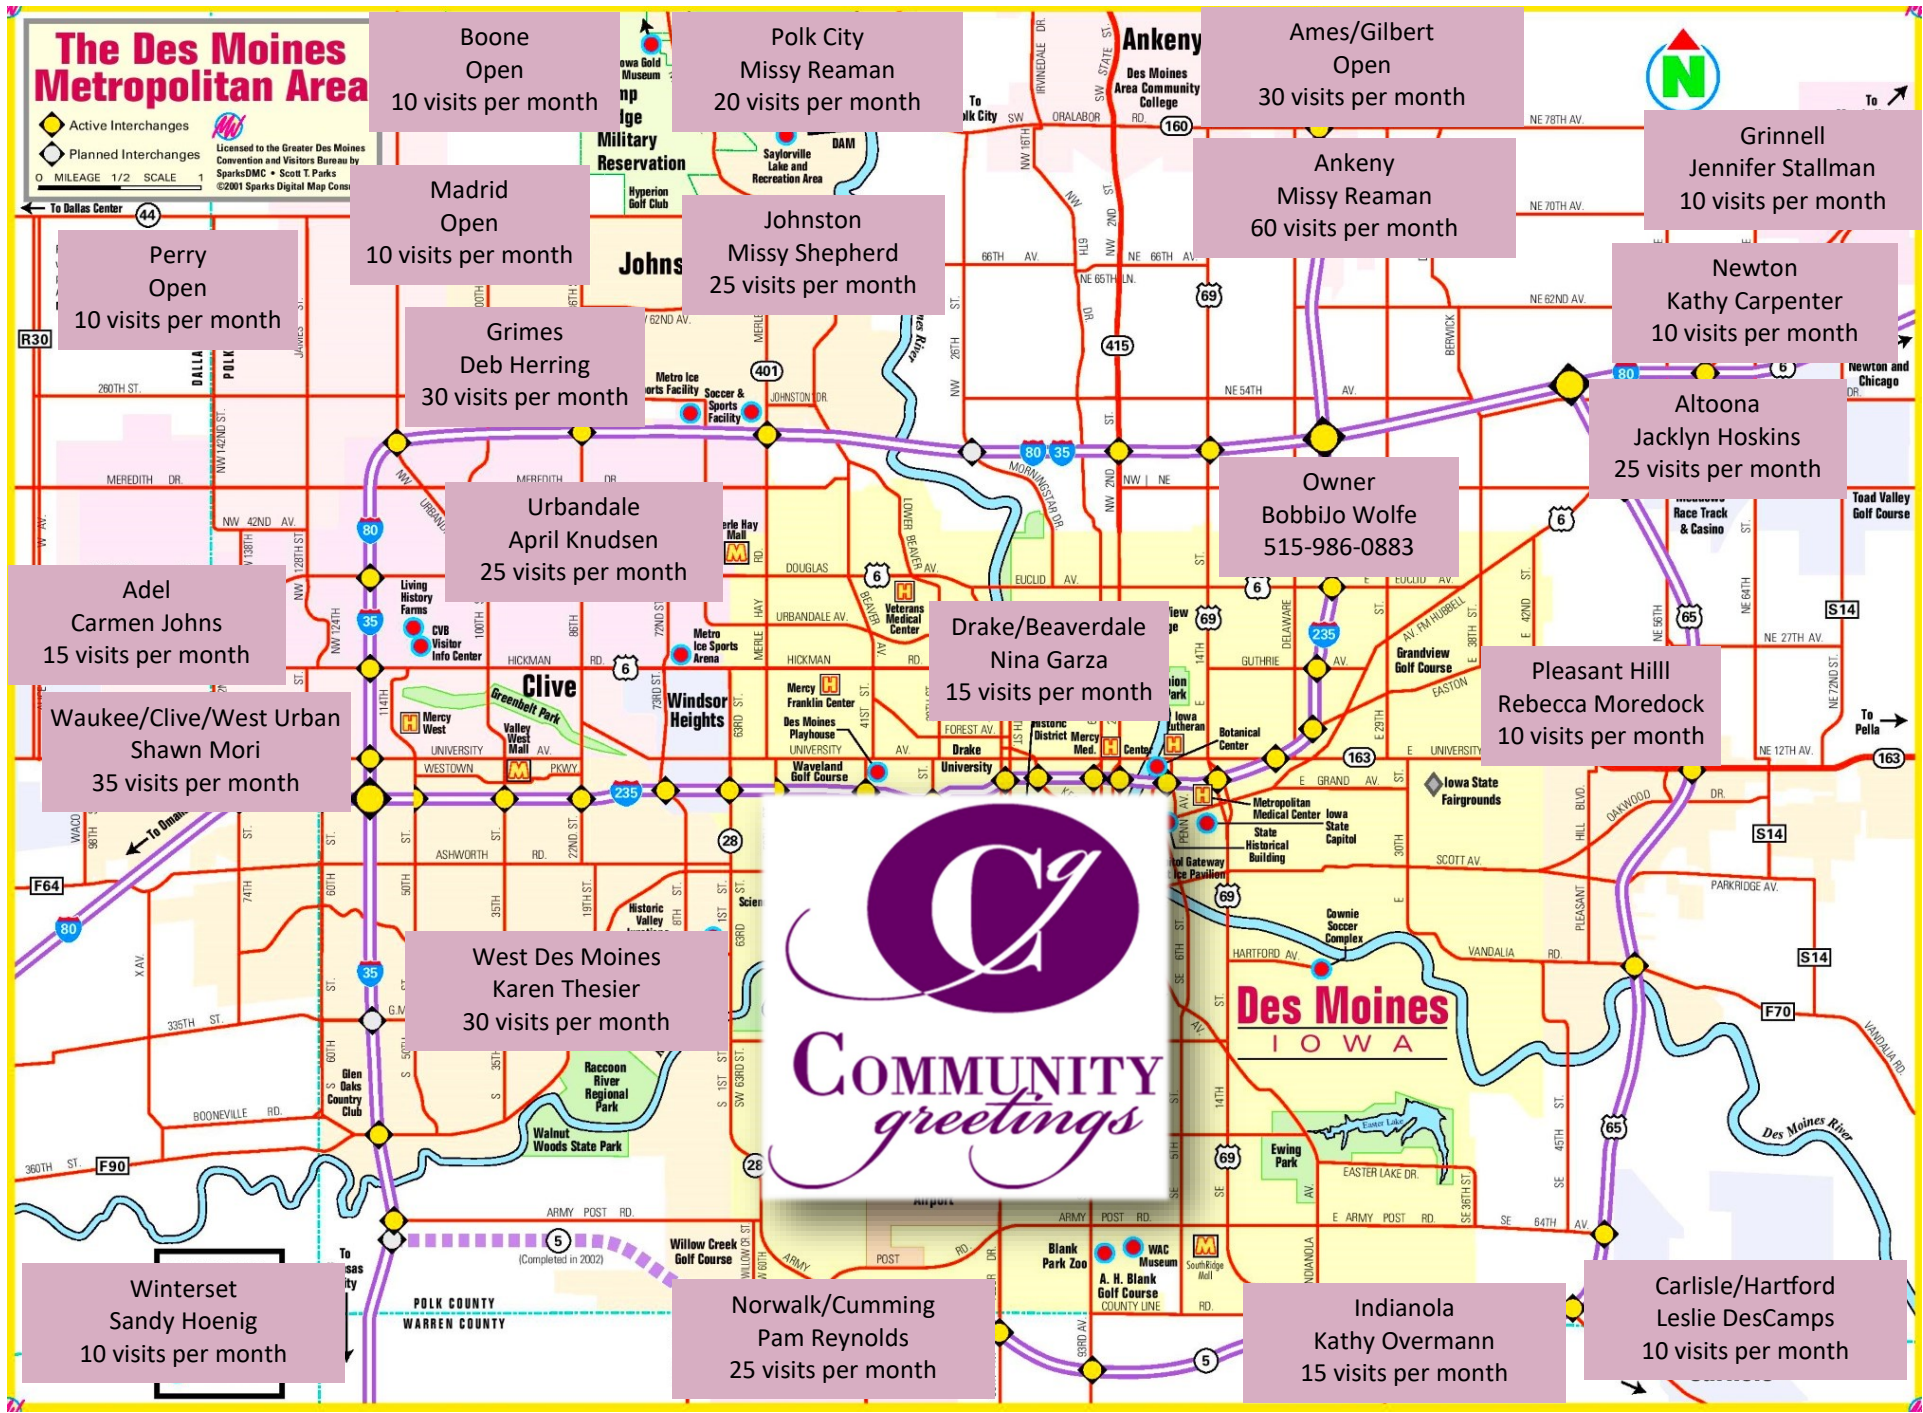

The Des Moines Metropolitan Area

Active Interchanges
Planned Interchanges
MILEAGE 1/2 SCALE

Des Moines
IOWA